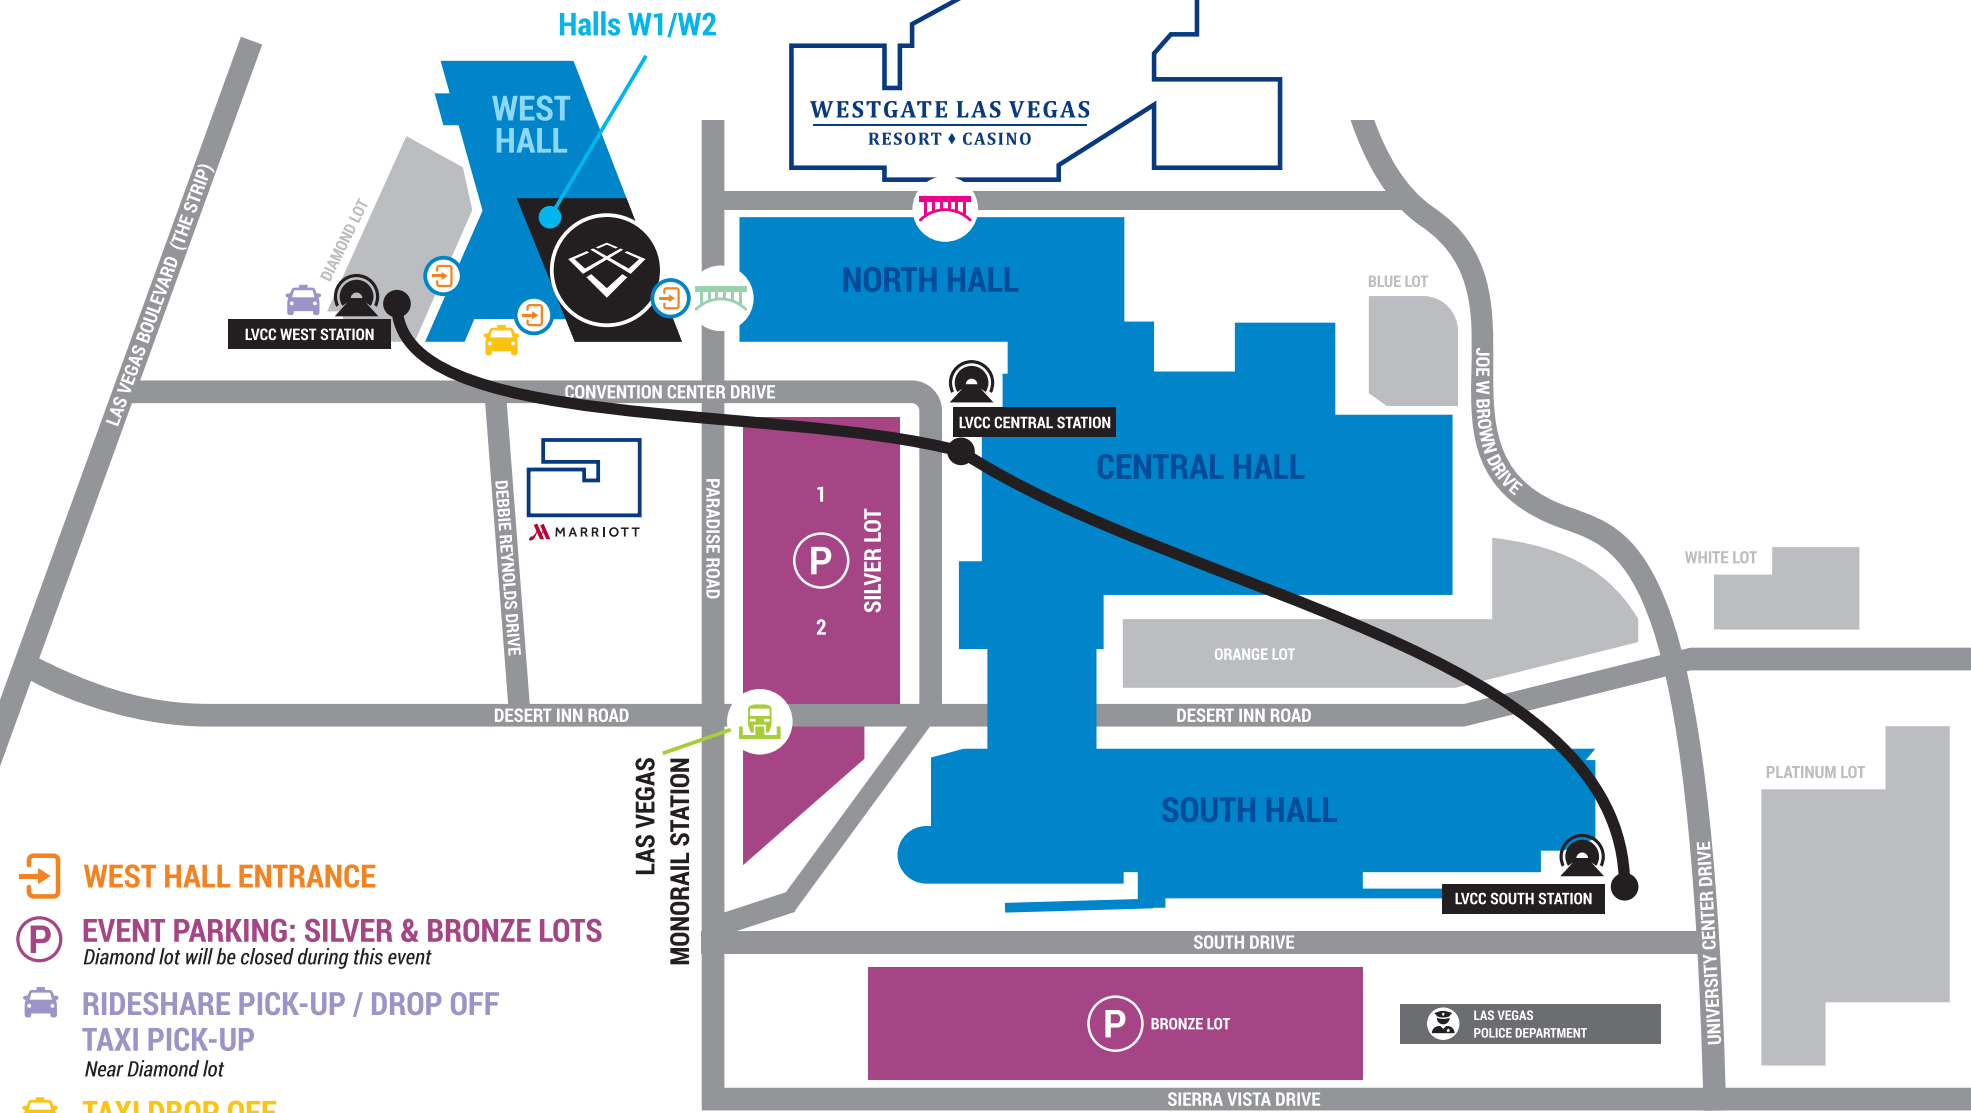

# LAS VEGAS CONVENTION CENTER

West Halls W1/W2  
300 Convention Center Dr.

-  **WEST HALL ENTRANCE**
-  **EVENT PARKING: SILVER & BRONZE LOTS**  
*Diamond lot will be closed during this event*
-  **RIDESHARE PICK-UP / DROP OFF**  
**TAXI PICK-UP**  
*Near Diamond lot*
-  **TAXI DROP OFF**  
*Atrium entrance*
-  **VEGAS LOOP**
-  **MONORAIL STATION**
-  **SKY BRIDGE**  
*Pedestrians access from Westgate to Convention Center*
-  **PARADISE BRIDGE**  
*Pedestrians access from North Hall to West Hall*